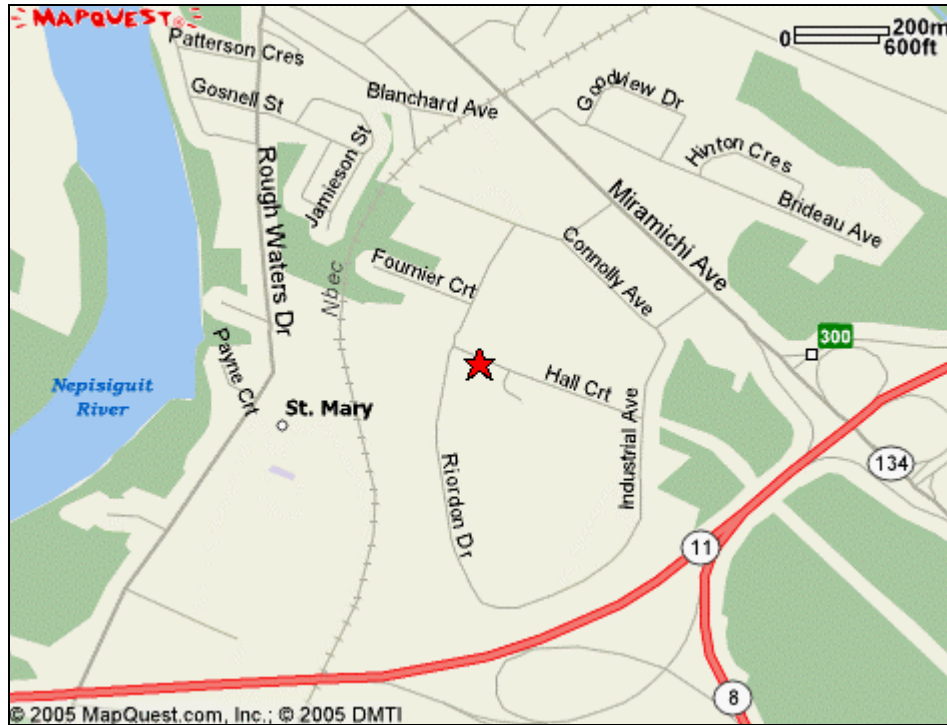

SBA Bathurst
1930 Hall Street, Suite 2
Bathurst Industrial Park
E2A 4W7

From North: On route # 8, take first Bathurst exit south for approximately 1 km on route # 11, exit 300A (north on # 134 Miramichi Avenue) approximately 1 km, first left (Victor Street), first left (Industrial Street), first right (Hall court), only building on right.

From South On Route # 11, take exist 300A (Miramichi Avenue) approximately 1 km, first left (Victor Street), first left (Industrial Street), first right (Hall court), only building on right.