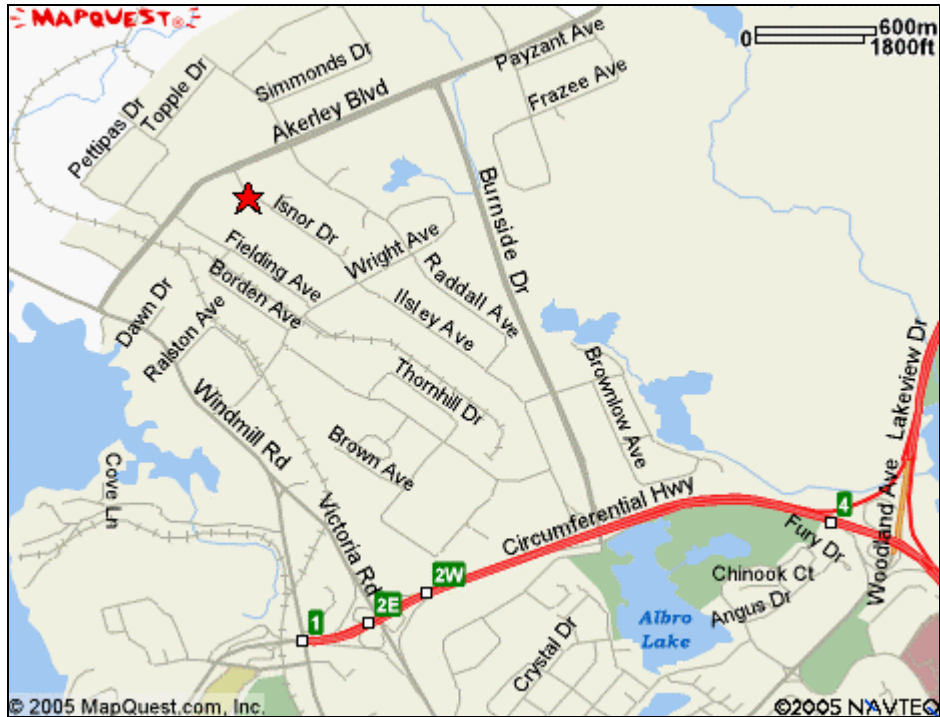

SDA Dartmouth

10 Isnor Drive
Burnside Industrial Park
Dartmouth, NS
B3B 1K5

Off the Trans Canada Highway # 102 take the Akerley Boulevard/
Burnside Industrial Park exit. Travel approximately 3 km to Akerley
Boulevard. Go straight through 1 set of travel lights at Burnside Drive
(3-way intersection). After the 2nd set of lights (Joseph Zatzman Drive)
continue straight until you come to Isnor Drive, turn left on Isnor, and
Sameday is approximately 300 feet on your right.