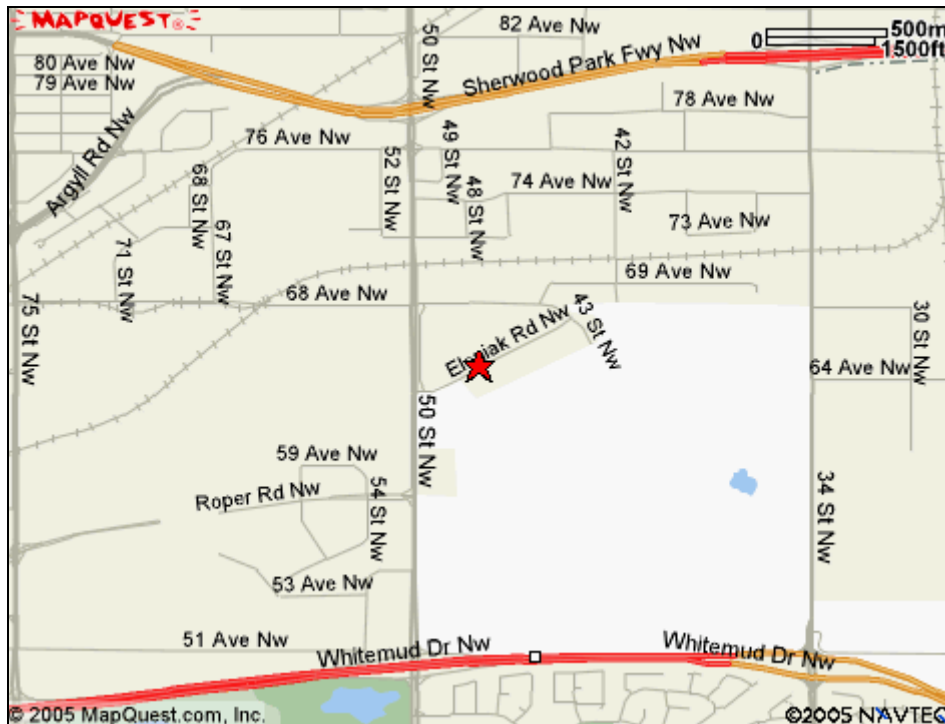

SED Edmonton

4704 Eleniak Road
Edmonton, AB
T5L 3H3

Tel: (780) 408-2400
Toll Free 1 (888) 820-7489

From East – Exit Trans Canada Highway at Regina Head to Saskatoon Highway 16 to Edmonton which becomes Yellowhead Trail. Go south on hwy216 to whitemud drive. Go west to 50th street and turn right on 50th street to Eleniak Road.

From South – Northbound on Highway 2 (Calgary Trail), left (East) onto Whitemud drive to 50th street turn left on 50th to Eleniak Road

The main street is 50th street & 66 Avenue in the Capital Industrial Park