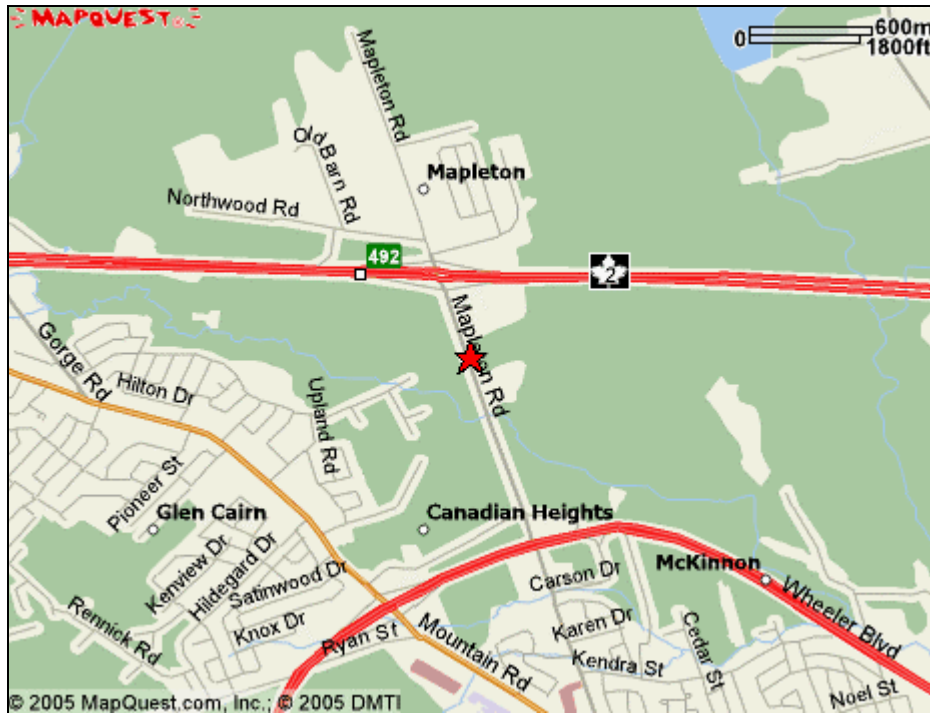

SMC Moncton  
623 Mapleton Road  
Moncton, NB  
E1C 9N5

Off Trans Canada Highway in Moncton, take Mapleton Road exit off highway

If heading **east** turn right at stop sign and make quick right into yard

If heading **west** make a left at stop sign, go underneath highway and make a left into yard