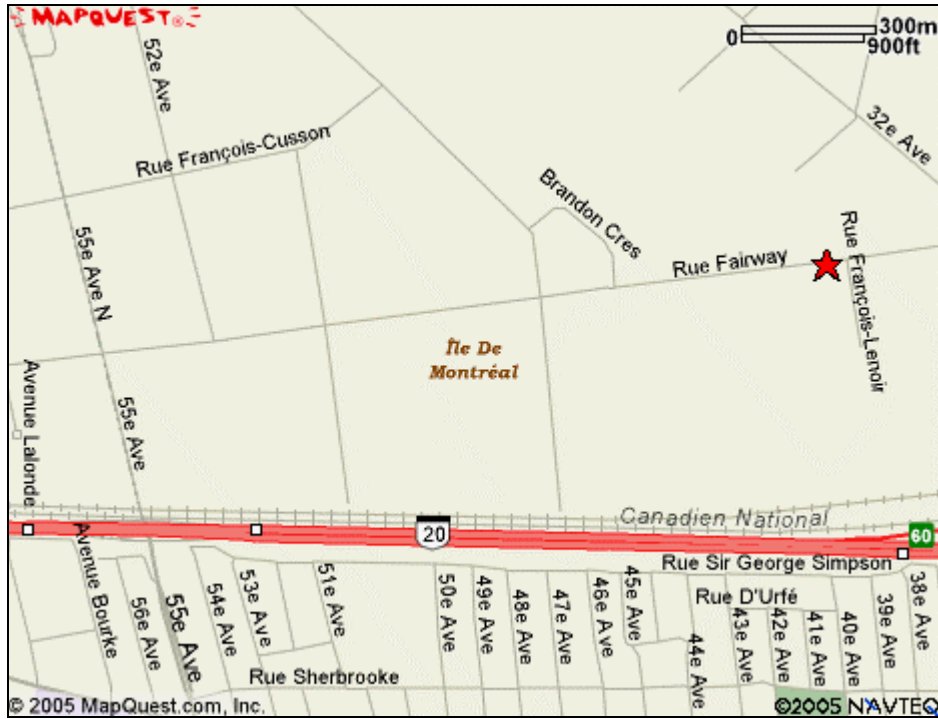

SMO Montreal
1111 Francois Lenoir
Lachine, QC
H8T 3P9

Take 55 Ave exit off Hwy # 20 and turn left. Turn right on Rue Fairway and the terminal is located at the end of Rue Fairway and Rue Francois-Lenoir.