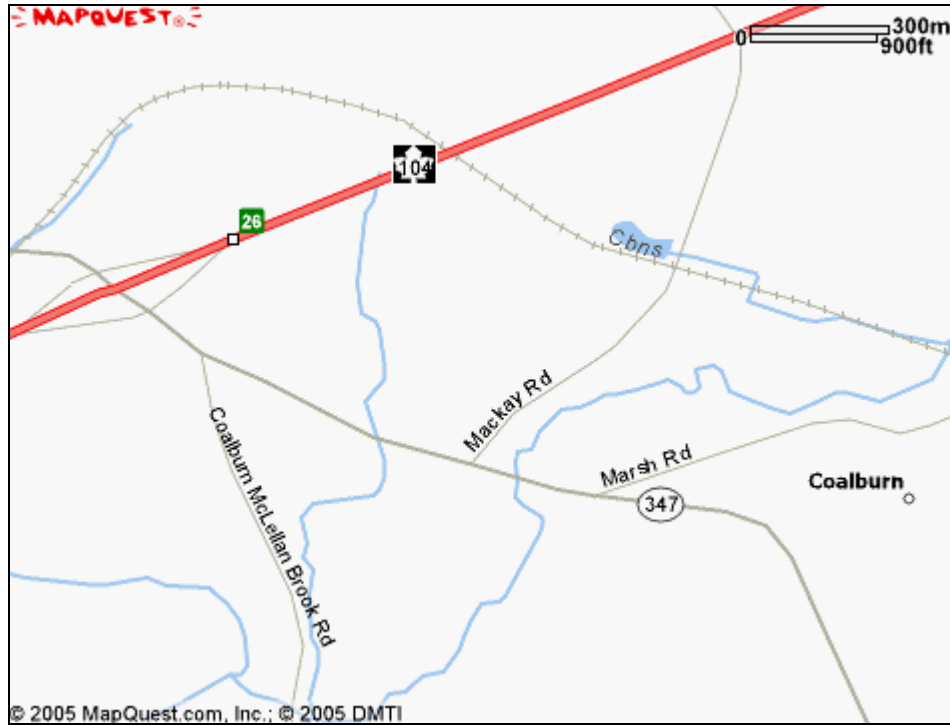

SNG New Glasgow
543 MacLellan's Brook Road
New Glasgow, NS
B2H 5E3

Take the Thornburn exit (Exit 26) , take a right turn at the bottom of the ramp, proceed 200 yard and take the first right – the driveway is right there