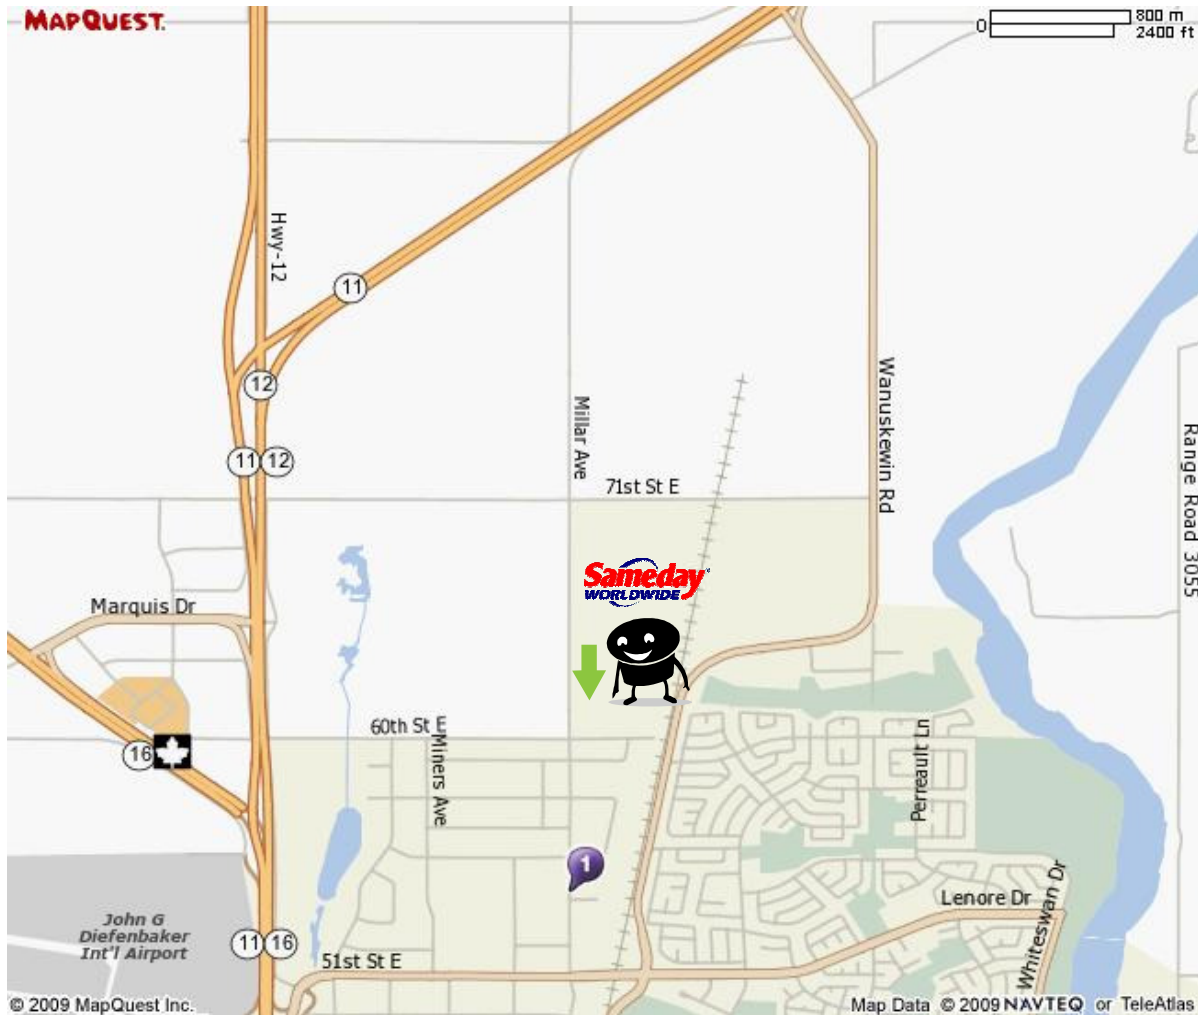

SSA Saskatoon
3610 Mitchelmore Ave
Saskatoon, Saskatchewan S7P 0B9

From Winnipeg/Regina: On Highway # 16 (Winnipeg) or Highway # 11 (Regina), go west on Circle Drive follow to Millar Avenue, turn right . Follow Millar Ave to 64th St turn right on 64th the terminal is on the corner of Mitchelmore and 64th.

From Calgary – On Highway # 7, turn left on Circle Drive follow to Millar Avenue turn left. Follow Millar Ave to 64th St turn right on 64th the terminal is on the corner of Mitchelmore and 64th.

From Edmonton: On Highway # 16, take 51st overpass on right hand side, turn left on 51st street, follow Millar Ave to 64th St turn right on 64th the terminal is on the corner of Mitchelmore and 64th.