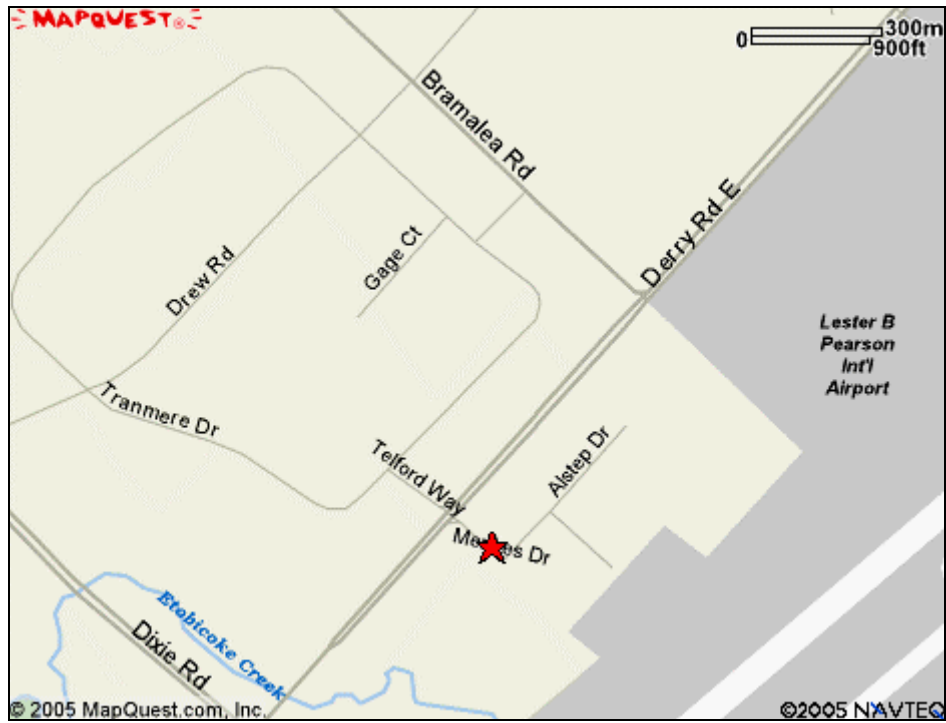

STO Mississauga

6975 Menkes Drive
Mississauga, ON
L5S 1Y2

Take the Dixie Road exit off the Highway 401 and go north to Derry Road. Turn right (east) on Derry Road and at the first set of lights turn right onto Menkes Drive