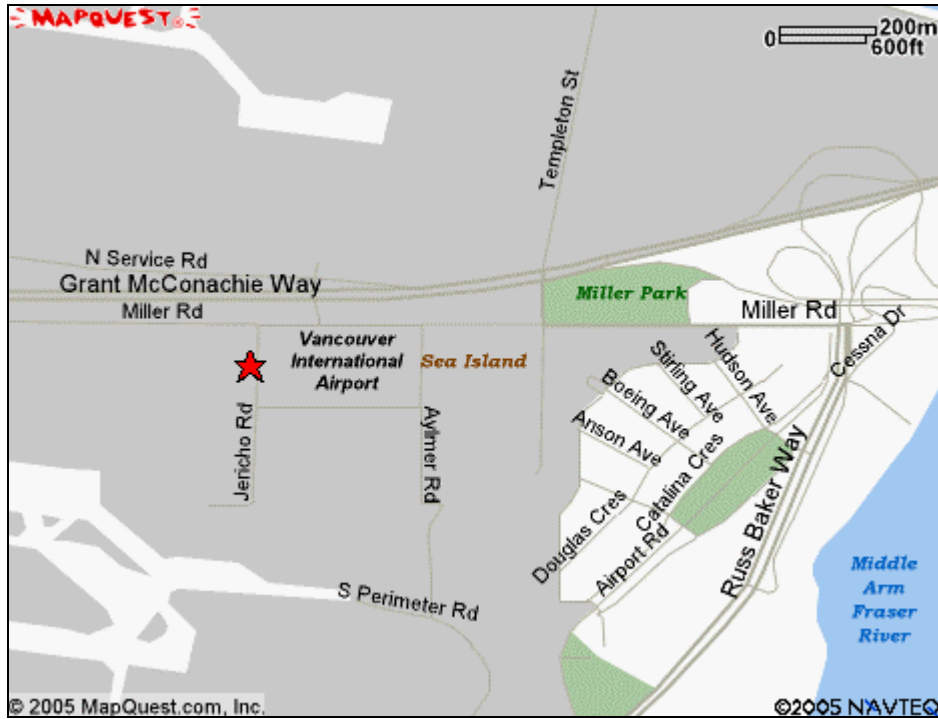

SVA Vancouver
3511 Jericho Road
Richmond, BC
V7B 1M3

From Langley: On Highway # 1 (Langley) take 200 St exit south to the Langley bypass. Turn right on the Langley bypass which turns into Hwy # 10 west. Hwy # 10 will merge with Hwy # 99. Travel north on Hwy # 99 to exist # 39 (Bridgeport Road/Vancouver Airport). Turn left on Bridgeport, cross over the bridge and continue straight following the signs to the Main Terminal. Turn left onto North Service Road, right onto Millar Road and left on Jericho Road

From North ex USA: On hwy # 99 take Exit # 39 and follow as above