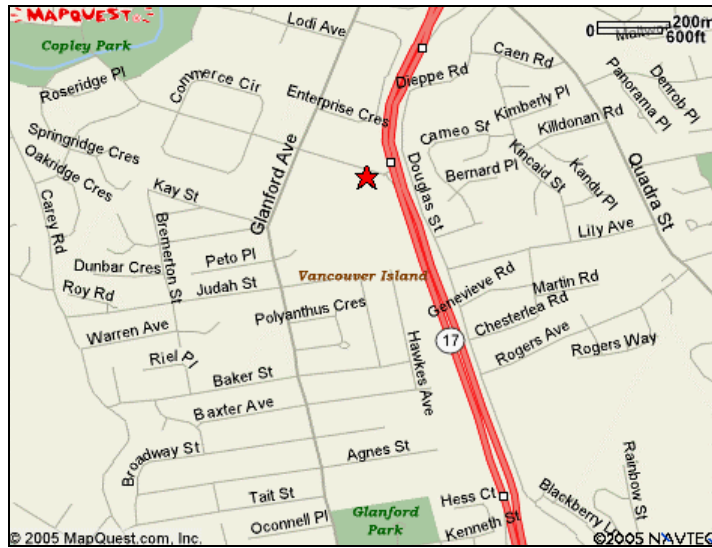

SVI Victoria
765 Vanalman Ave Unit 104
Victoria, BC
V8Z 3B8

Coming From Sidney:

Take Hwy 17 South, Take Vanalman Exit
We are the First Driveway on the left
Right beside Coca-Cola Bottling

Coming from Victoria:

Take Hwy 17 North, take the Quadra street exit turn left
Follow Quadra St to Glanford Ave turn left
Follow Glanford Ave to Vanalman Ave turn left
We are the last driveway before the Hwy on the right
Beside Coca Cola Bottling