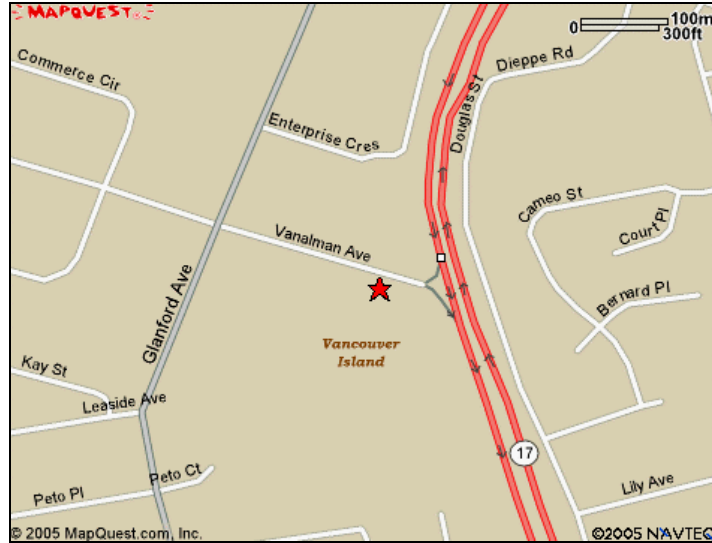

SVI Victoria
765 Vanalman Ave Unit 104
Victoria, BC
V8Z 3B8

Coming From Sidney:

Take Hwy 17 South, Take Vanalman Exit
We are the First Driveway on the left
Right beside Coca-Cola Bottling

Coming from Victoria:

Take Hwy 17 North, take the Quadra street exit turn left
Follow Quadra St to Glanford Ave turn left
Follow Glanford Ave to Vanalman Ave turn left
We are the last driveway before the Hwy on the right
Beside Coca Cola Bottling