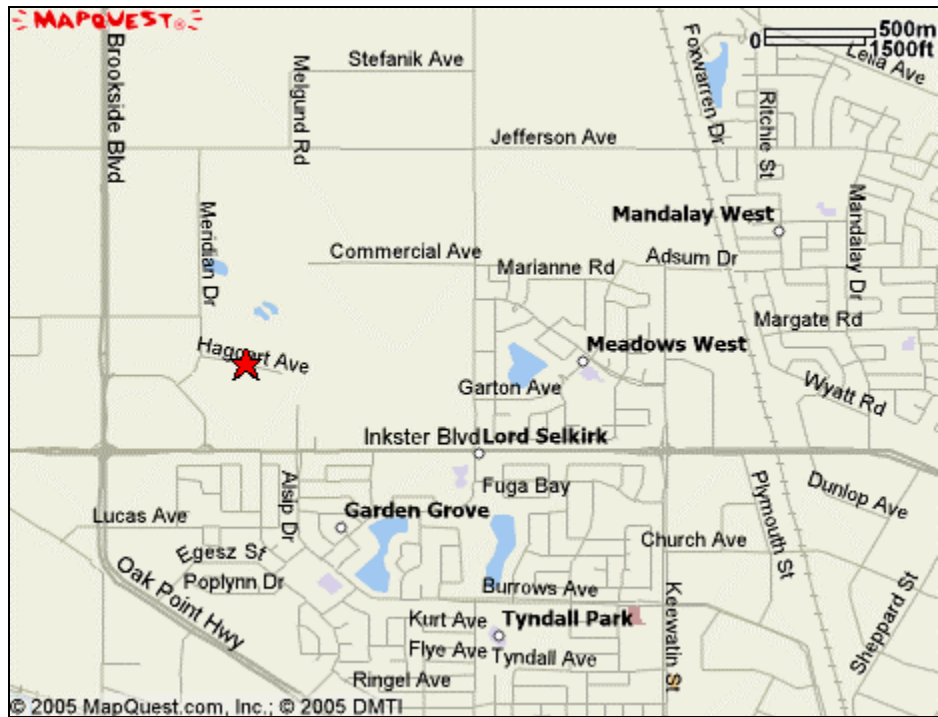

SWG Winnipeg

225 Haggart Ave
Winnipeg, MB
R2R 2V8

From East – Highway # 1 to north perimeter # 101, south on Brookside Boulevard (Route 90), left on Inksbrook Drive just before the traffic light at Inkster Boulevard, 1st left on Meridian Drive and 1st right on Haggart Avenue. Terminal is on the left past SLH

From West – Highway # 1 to north perimeter # 101, east on Inkster Boulevard, take 1st left after passing traffic light at Brookside Boulevard, 1st right on Meridian Drive and 1st right on Haggart Avenue. Terminal is on the left past SLH